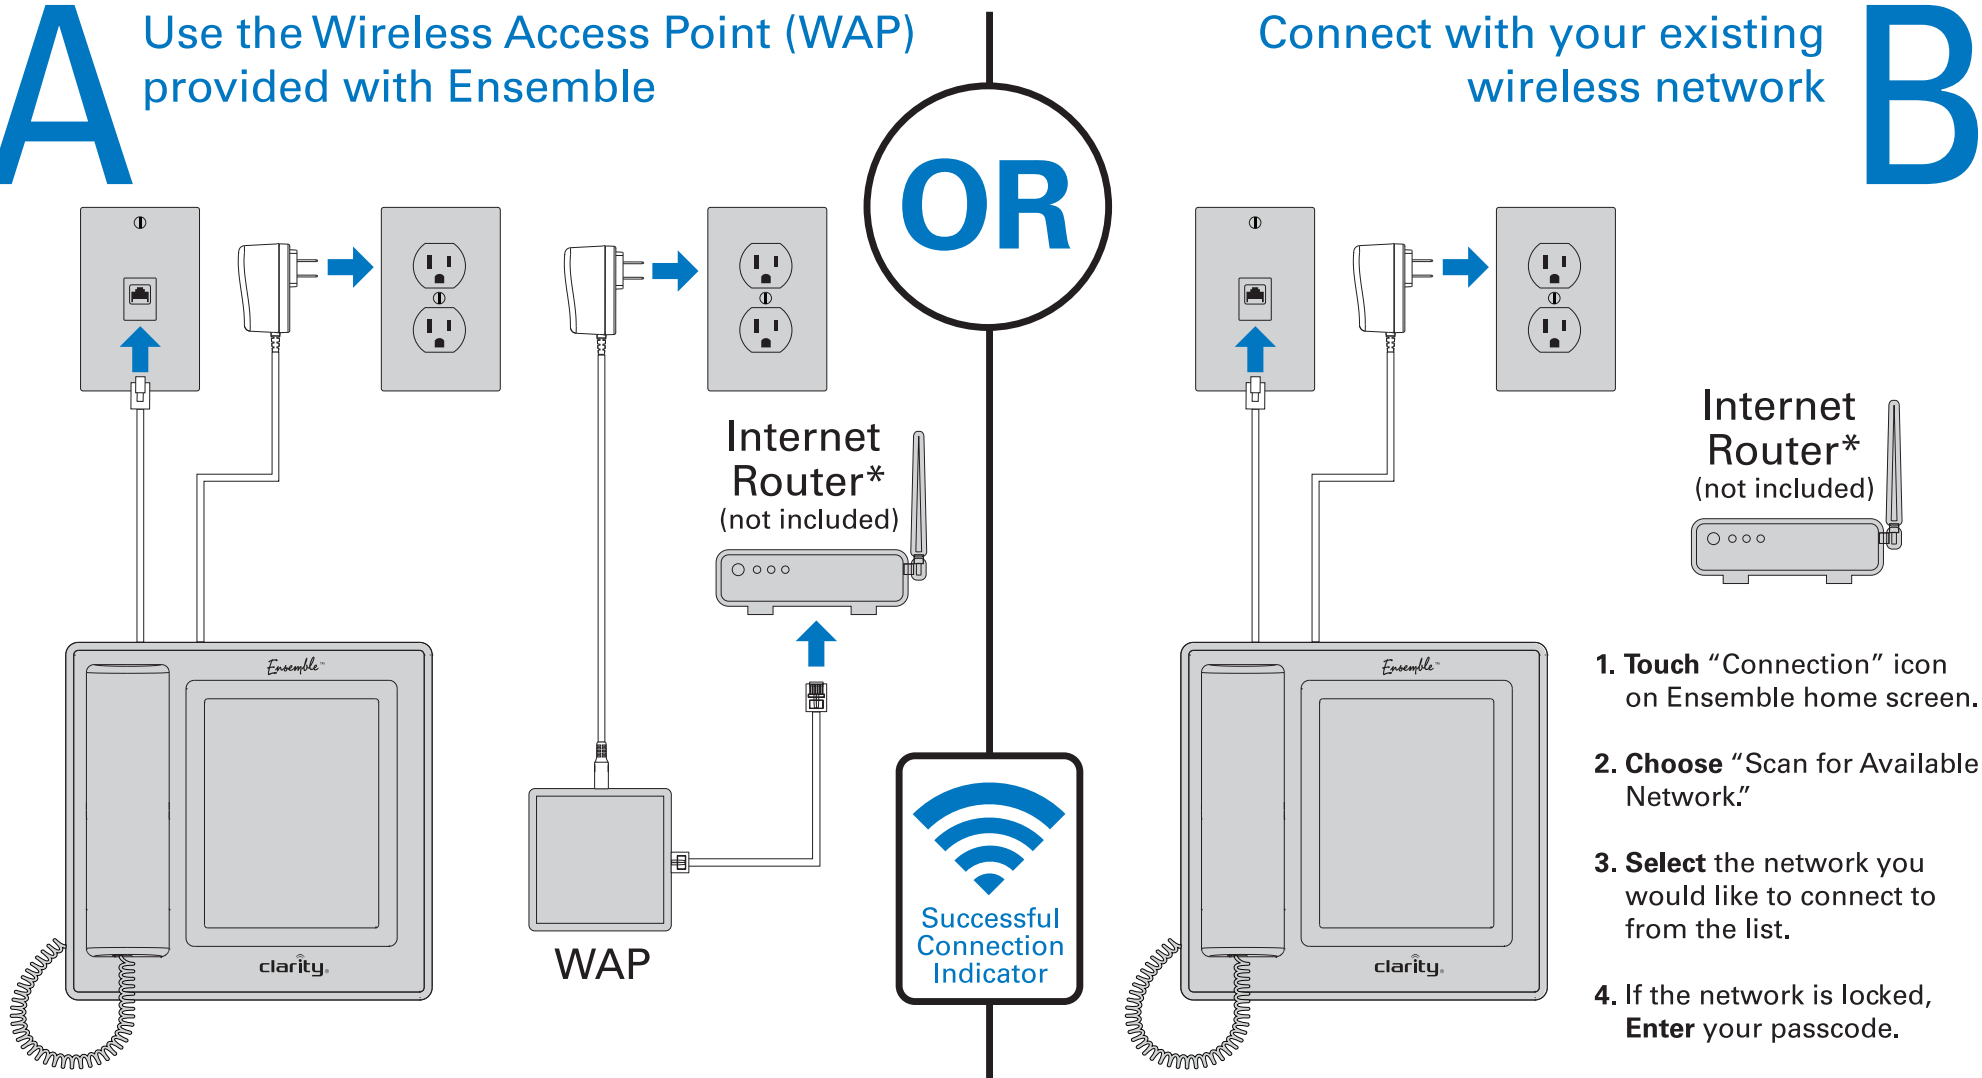

Two Ways To Connect Ensemble™ For Captioning

A Use the Wireless Access Point (WAP) provided with Ensemble provided with Ensemble

Connect with your existing wireless network

B

*Ensemble can only connect to networks that use WPA or WPA2 security settings. WEP will not work.