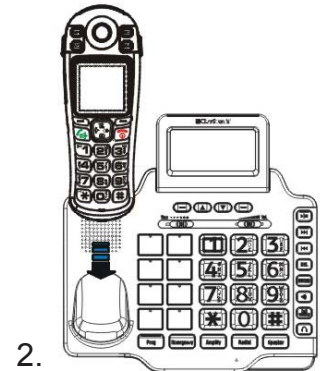

Setup guide

A1600 DECT 6.0
Amplified Cordless
Freedom Deluxe Phone

ClearSounds 1-800-965-9043

1 Unpack

Please see the Quick Start Guide for information about controls

Telephone handset

A1600 base station

Telephone cord

AC power adapter assembly

Three rechargeable AAA NiMH batteries

Carrying clip

Operating manual and Quick start guide. Please refer to these guides for additional instructions.

2 Power

Plug in

To AC outlet

To phone jack

Charge

1.

2.

Prior to use, charge for 24 hours.

3 Call

	Place	Answer	End
	<ol style="list-style-type: none"> Dial . Press . 	 <ol style="list-style-type: none"> Lift Press . 	Press  .

	Place	Answer	End
	<ol style="list-style-type: none"> Press . Dial . 	Press  .	Press  .