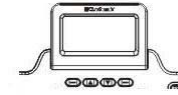

3 Call

	Place	Answer	End
	- Dial . - Press .	- Lift - Press .	Press .

	Place	Answer	End
	- Press . - Dial .	Press .	Press .

4 Volume

	Adjust	Amplify	Maximum
	- Volume DOWN - Volume UP	AMP	+5 AMP

	Adjust	Press to adjust ringer volume (or speakerphone volume during calls).

5 Messages

If you prefer to retrieve your messages by using voicemail through your telephone service provider, do not turn on the answering machine.

To retrieve your messages using the ClearSounds A1600 answering machine, take these steps. (Use the base).

Turn on the answering machine

1. Menu
2. to TAM setup, Select
3. Select
4. to ON, Select

Record your outgoing message

1. Menu
2. to TAM setup, Select
3. to Outgoing Msg, Select
4. to Record OGM, Select
5. After the tone, speak to record, End