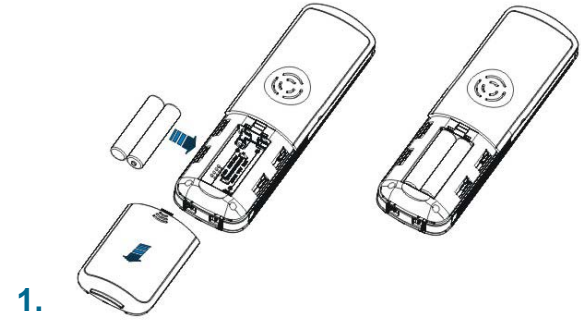

AC power adapter assembly

Three rechargeable AAA NiMH batteries

Carrying clip

Operating manual and Quick start guide. Please refer to these guides for additional instructions.

2 Power

Plug in

To AC outlet

To phone jack

Charge

1.

2.

Prior to use, charge for 24 hours.

3 Call

	Place	Answer	End
	<ol style="list-style-type: none"> Dial . Press . 	 <ol style="list-style-type: none"> Lift Press . 	Press  .

	Place	Answer	End
	<ol style="list-style-type: none"> Press . Dial . 	Press  .	Press  .