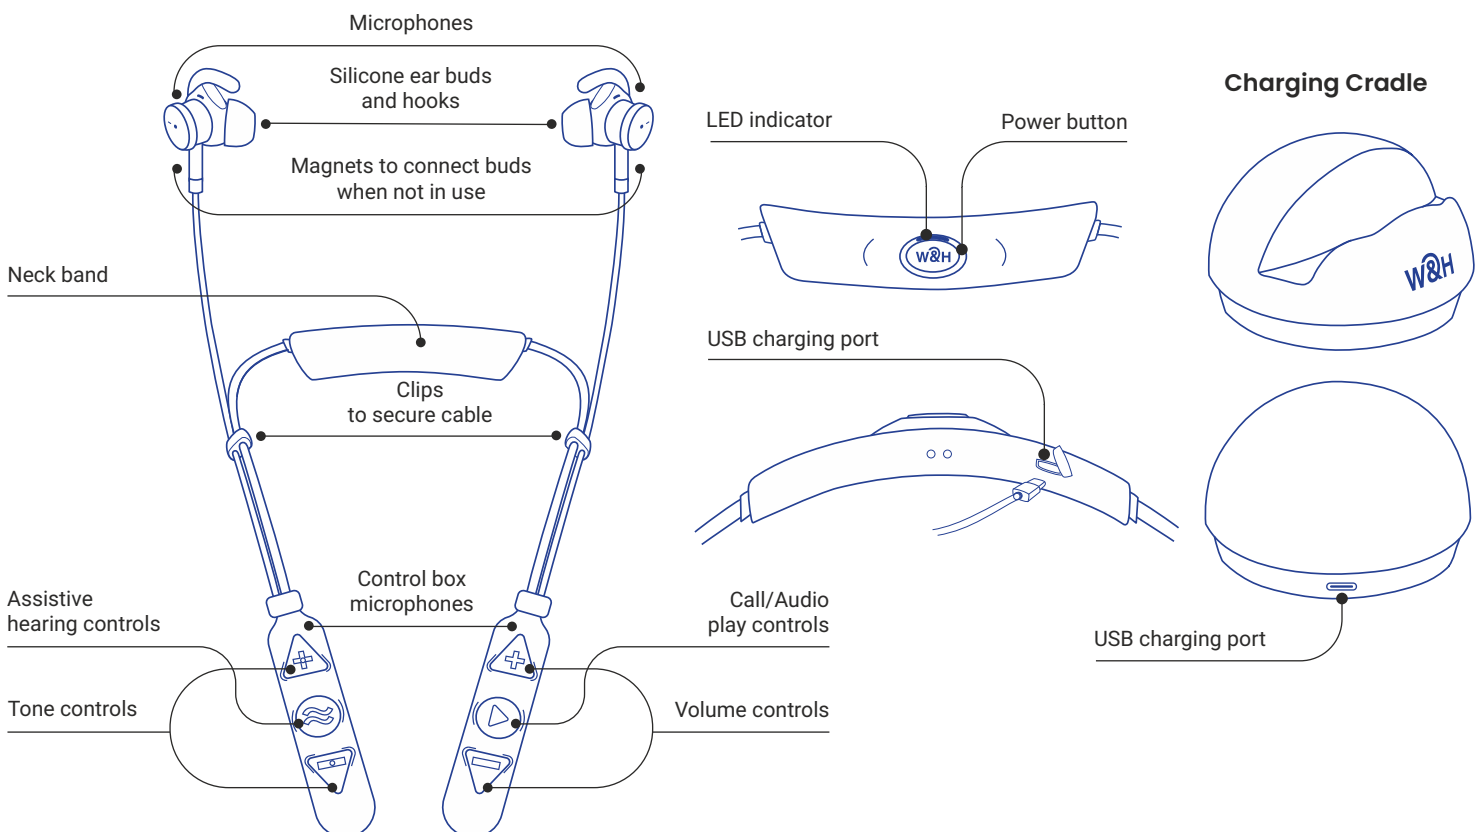

Functional Diagram