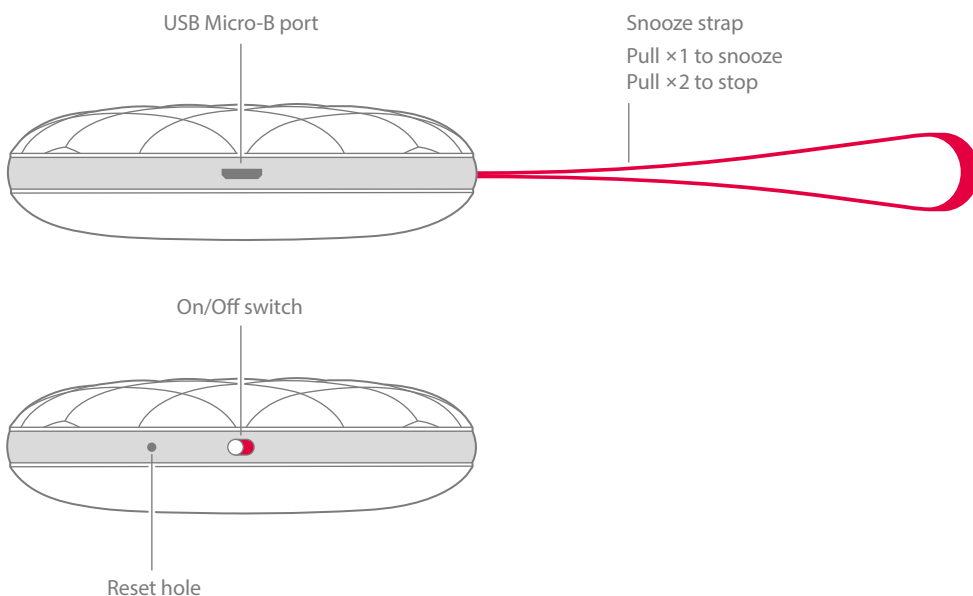

Buttons and indicators

Compatible Devices

- iPhone 4S and above
- iPod Touch 5th generation and above
- iPad 3 and above
- iPad Mini 1 and above
- Modern Android devices

Compatible Software

- iOS 8 and later
- Android 4.4 and later

Frequency and coverage

- Bluetooth® frequency: 2402 – 2480 MHz
- Bluetooth® coverage: Up to 30 m, 33 yd.
  Coverage can be reduced by thick walls and large objects.

Environmental requirements

- For indoor use only
- Temperature: 15° – 35° C, 59° – 95° F
- Relative humidity: 5% – 95% (non-condensing)

Power and battery

- Battery power: 1 x 3.7V AA Lithium-ion
- Power consumption:
  Active with strong vibration < 560 mA
  Idle position < 200 µA
- Operating time: Up to 7 days per charge
- Charging time: Up to 4 hours
- DC Input: 5V, 500 mA

Connectivity

- Bluetooth® 4.1

Regulatory requirements

- Complies with the following requirements:
  CE, FCC, RCM, BQB, RoHS, WEEE, Der Grüne punkt

Cables and connections

- Cable length: 1 m, 3.3'
- Contacts: USB type A to USB Micro-B

In the box

- Vibio bed shaker
- Charging cable
- Getting Started leaflet
  (Smartphone not included)

Accessories

- BE9030 Strap extension

Maintenance and cleaning

- Maintenance free. Clean with a dry cloth.
- Do not use window cleaners, household cleaners, aerosol sprays, solvents, alcohol, ammonia, or abrasives.

© 2017 and TM Bellman & Symfon

Bellman and Bellman & Symfon are registered trademarks owned by Bellman & Symfon AB, all rights reserved. This leaflet is subject to change without prior notice.

BE1220_025DSE002

bellman.com