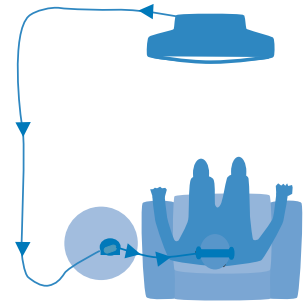

Watching TV

Technical facts

Operating Time:	Up to 20 hours
Charging time:	Approx. 3.5 hours
Weight:	0.1 lbs
Battery:	2x AAA NiMH
Size:	3.7 x 1.4 x 0.7 inches
Operating spectrum:	100 - 10 000 Hz
Max. amplification:	59 dB, with 3 different max gain thresholds
Max. SPL:	150 dB
Warranty:	2 years limited manufacturer's warranty
Built-in T-coil:	Can be used in public areas that have induction loop system installed