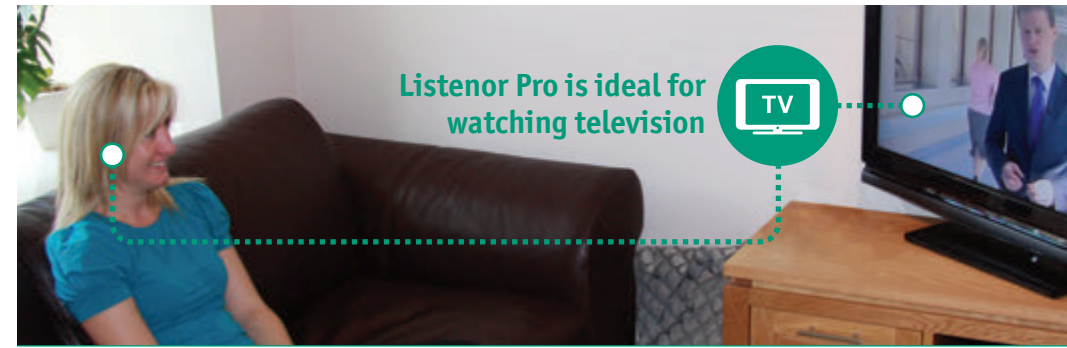

Headphones can be substituted for earphones, and an inductive loop is available as an optional extra for users who have telecoil-equipped hearing instruments.

The Telephone Kit provides cables to connect to a landline telephone. The Listener Pro amplifies the caller's voice and you can continue to converse using the handset.

Audio cables are available for connection to the headset socket on Radio, computer, MP3 or iPod, or CD players.

TV cables are available for connection to a TV. There is also an extension cable available where required.

To use the Listener Pro in meetings, class rooms, lecture theatres and other group sessions a Conversor directional microphone is available which focusses on the sounds you want to hear and accordingly increases the range at which you can hear the speaker's voice.

A list of the all the available accessories is included below:

- **Headphones** (CON01HDP)
- **Inductive Loop** (SUB01IND)
- **Telephone Kit** (PROV1LTK)
- **Audio Cable** (PROV1LAU)
- **TV Cable** (PROV1LTV)
- **MM1 Directional Microphone** (CON01MM1)
- **Director Pro directional microphone** (PROV1DIR)

Product codes in brackets